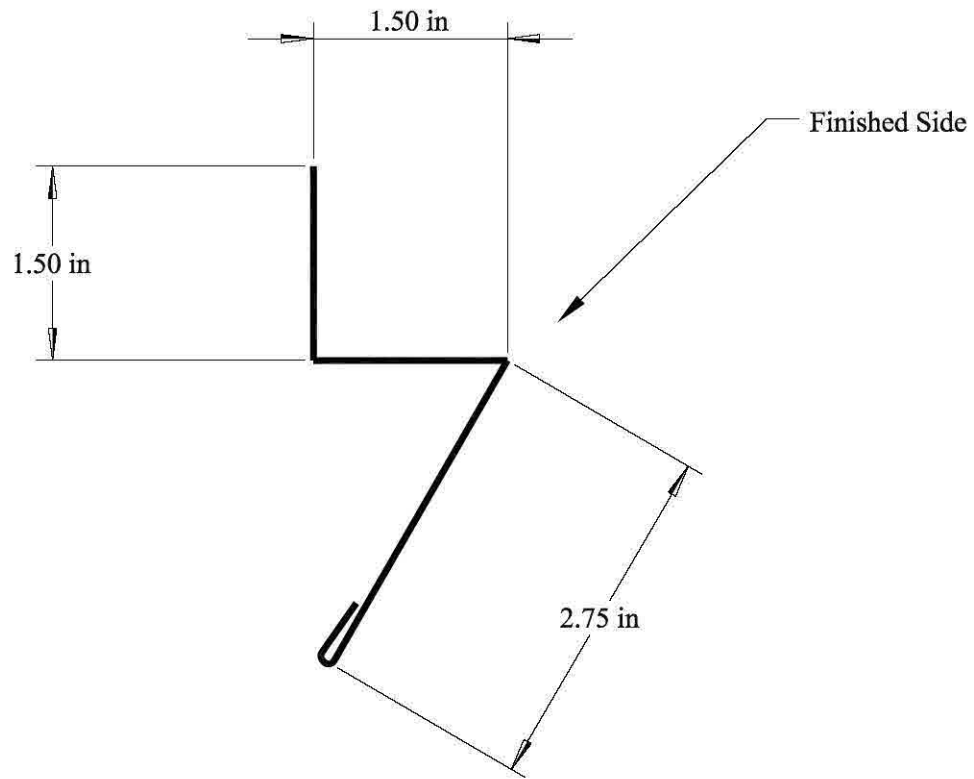

ECHOLS

Metal Roofing Supply LLC

Item Description

R-Panel Rat Guard

Date

1-17-2012

Drawn By

M.Ashley

* NOT TO SCALE *