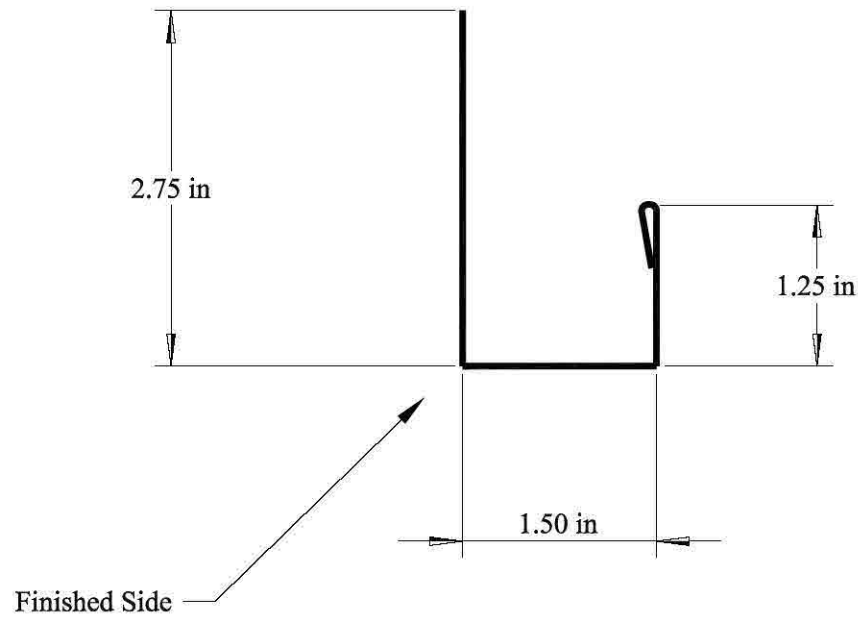

ECHOLS

Metal Roofing Supply LLC

Item Description

R-Panel J Trim

Date

1-17-2012

Drawn By

M.Ashley

* NOT TO SCALE *