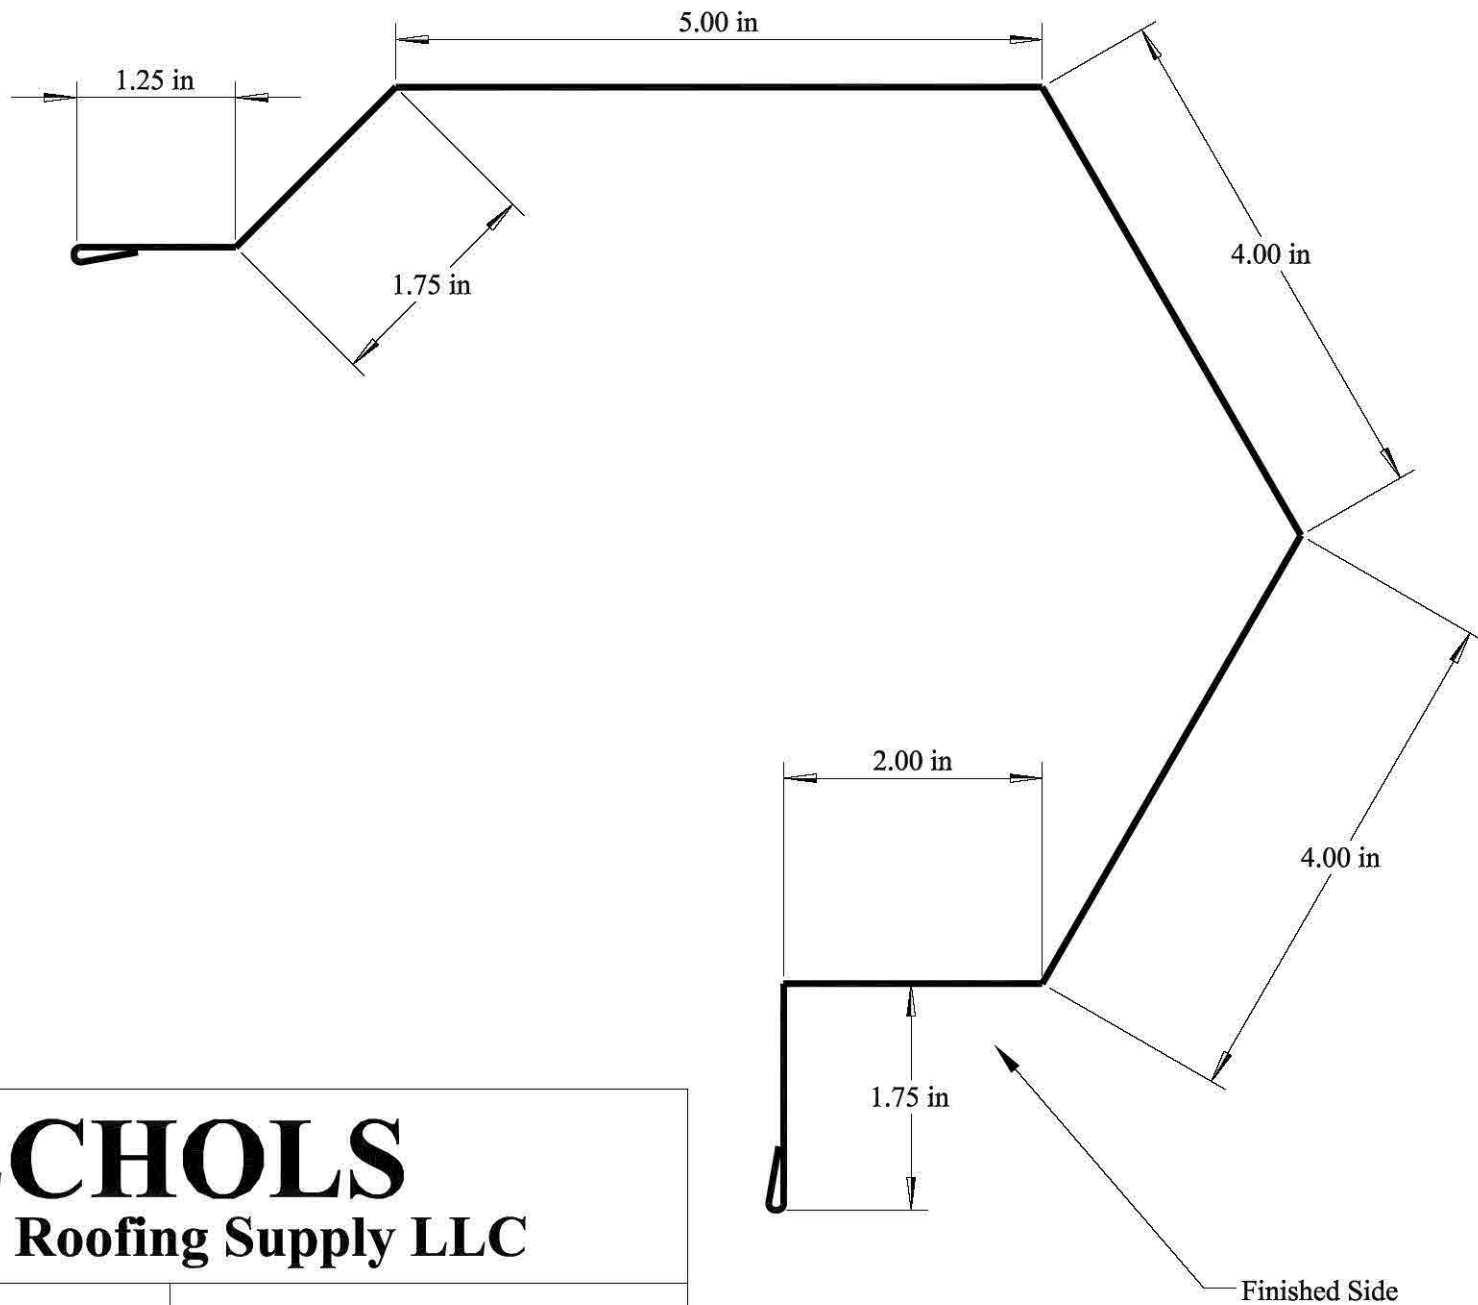

M.Ashley

*** NOT TO SCALE ***

ECHOLS

Metal Roofing Supply LLC

Item Description

R-Panel Rat Guard

Date

1-17-2012

Drawn By

M.Ashley

*** NOT TO SCALE ***

ECHOLS

Metal Roofing Supply LLC

Item Description

R-Panel Sculptured Rake Trim

Date