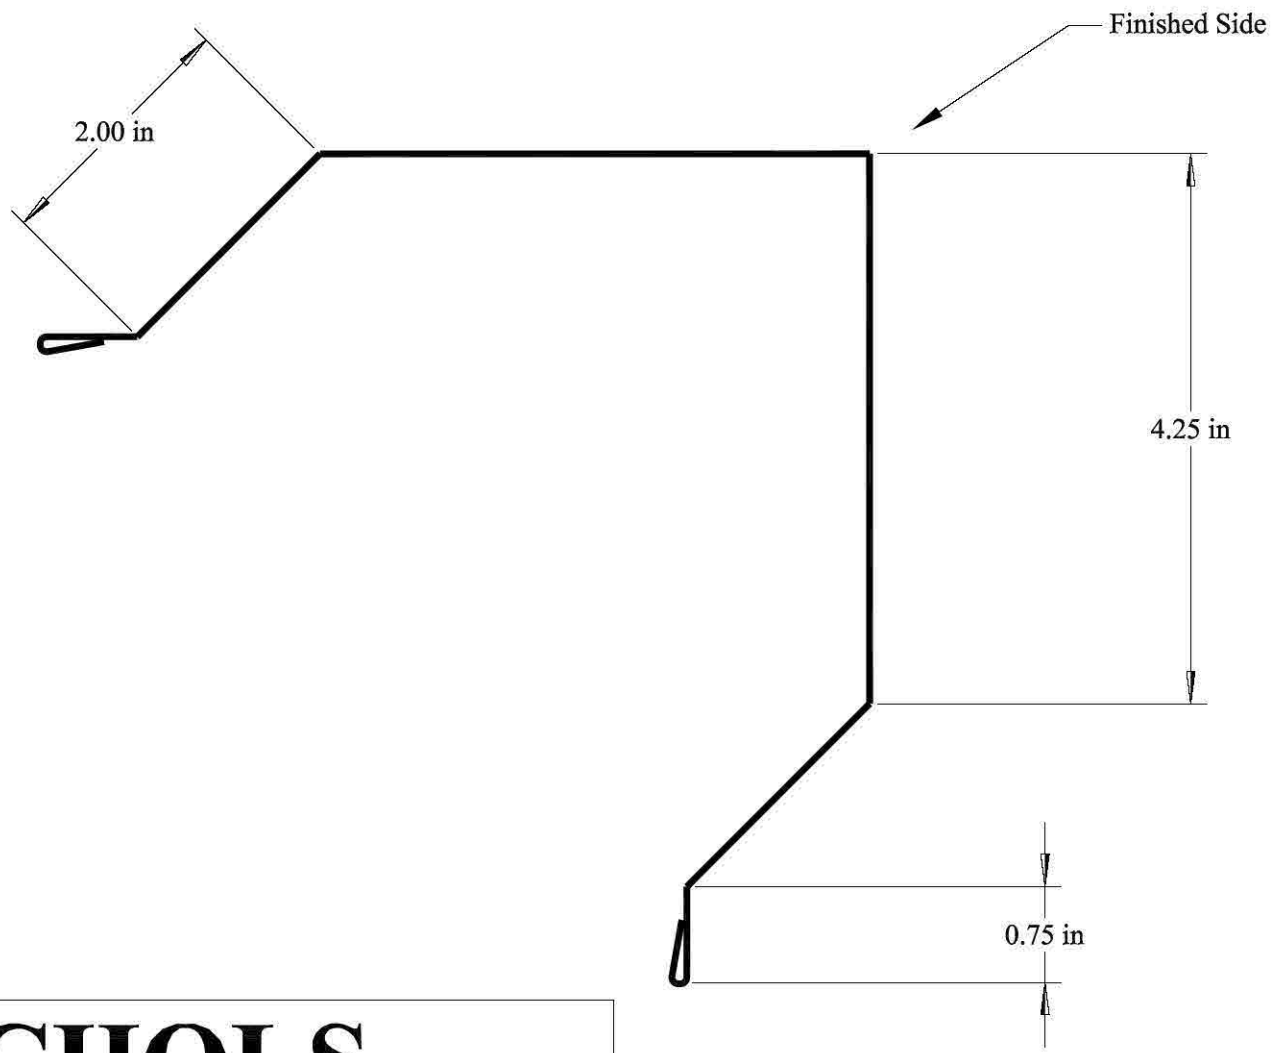

PBR (R-PANEL)

Trim Detail Drawings

ECHOLS

Metal Roofing Supply LLC

| | | | |
|-------------------------|-----------|-----------------|----------|
| Item Description | | R-Panel Corner | |
| Date | 1-17-2012 | Drawn By | M.Ashley |