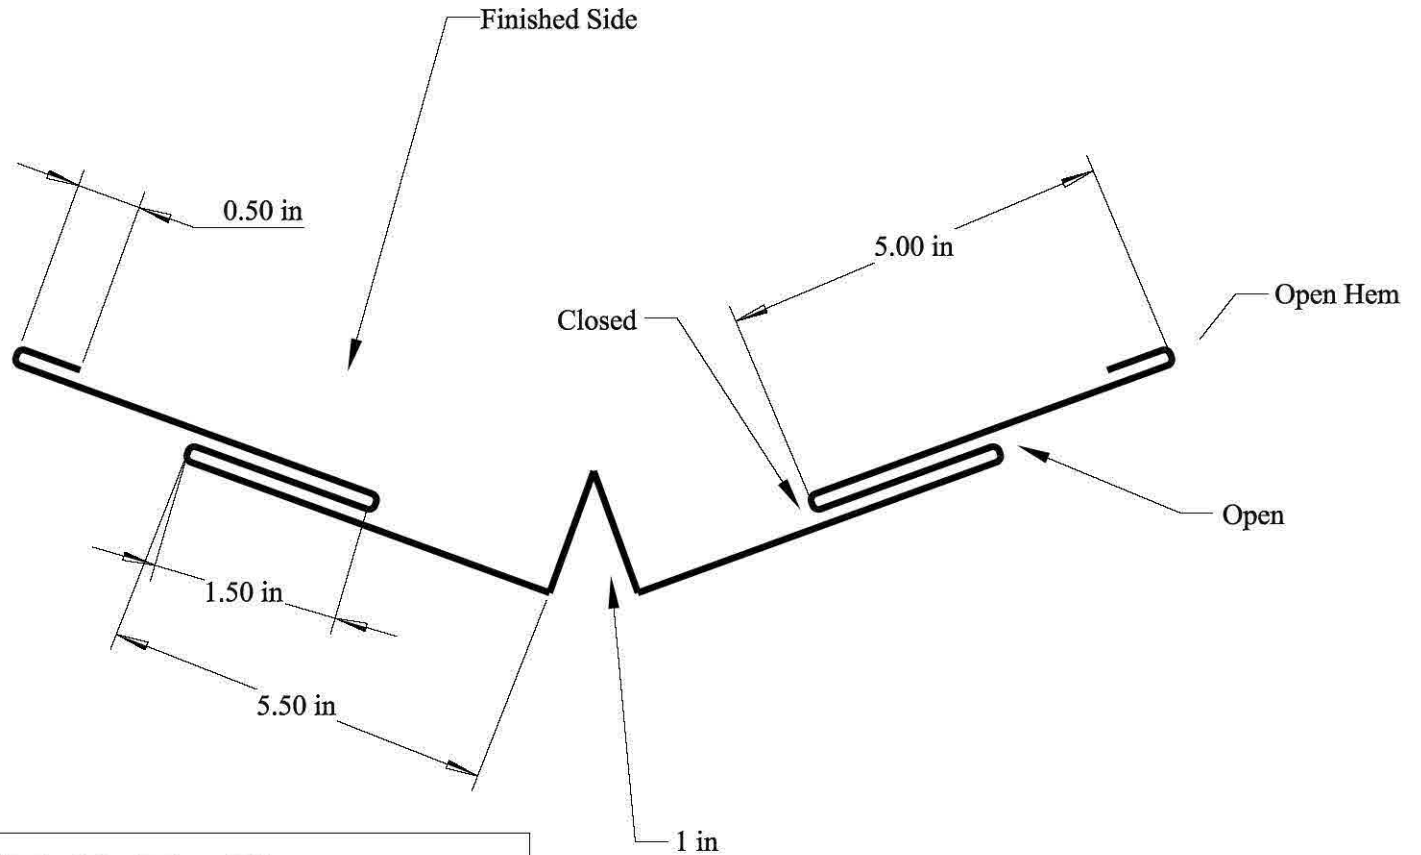

1" Snap Lock

Trim Detail Drawings

*Flat Stock Sizes = 9.5 in

ECHOLS

Metal Roofing Supply LLC

Item Description

SnapLock T-Drip

Date

1-17-2012

Drawn By

M.Ashley

* NOT TO SCALE *

*Flat Stock Size = 4.75"

Echols Metal

Metal Roofing Supply LLC

Item Description

Drip Cleat

Date

1-17-2012

Drawn By

M.Ashley

* NOT TO SCALE *

* Flat Stock = 27"

ECHOLS