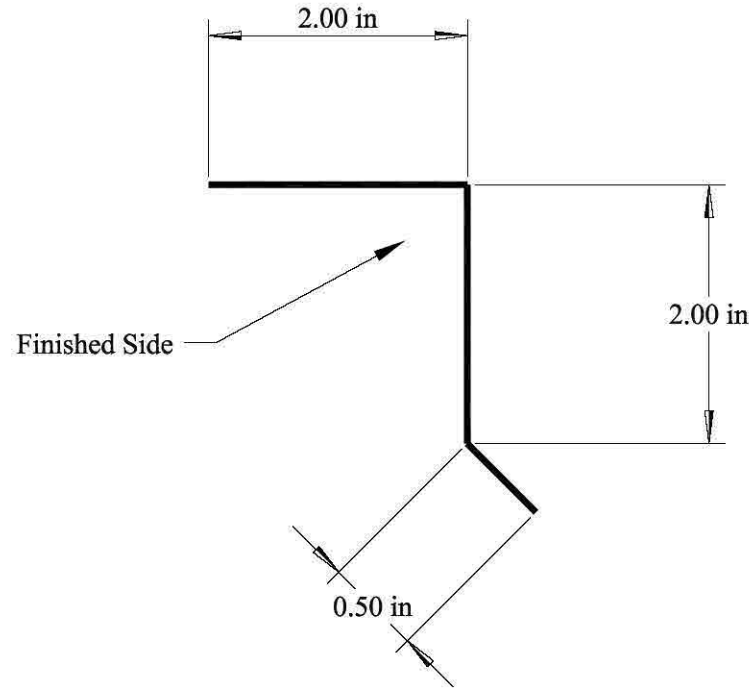

1" Snap Lock

Trim Detail Drawings

*Flat Stock Sizes = 9.5 in

ECHOLS

Metal Roofing Supply LLC

Item Description

SnapLock T-Drip

Date

1-17-2012

Drawn By

M.Ashley

* NOT TO SCALE *

*Flat Stock Size = 4.75"

Echols Metal

Metal Roofing Supply LLC

Item Description

Drip Cleat

Date

1-17-2012

Drawn By

M.Ashley

* NOT TO SCALE *

* Flat Stock = 27"

ECHOLS