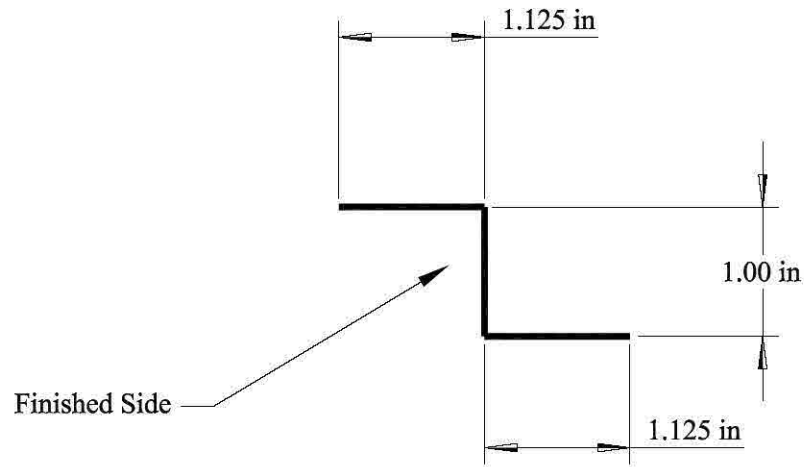

*Flat Stock Size = 4.75"

ECHOLS

Metal Roofing Supply LLC

Item Description

SnapLock Rake Cleat 1"

Date

1-17-2012

Drawn By

M.Ashley

* NOT TO SCALE *

* Flat Stock Size = 3.25"

ECHOLS

Metal Roofing Supply LLC

Item Description

SanpLock Zee Closure 1"

Date