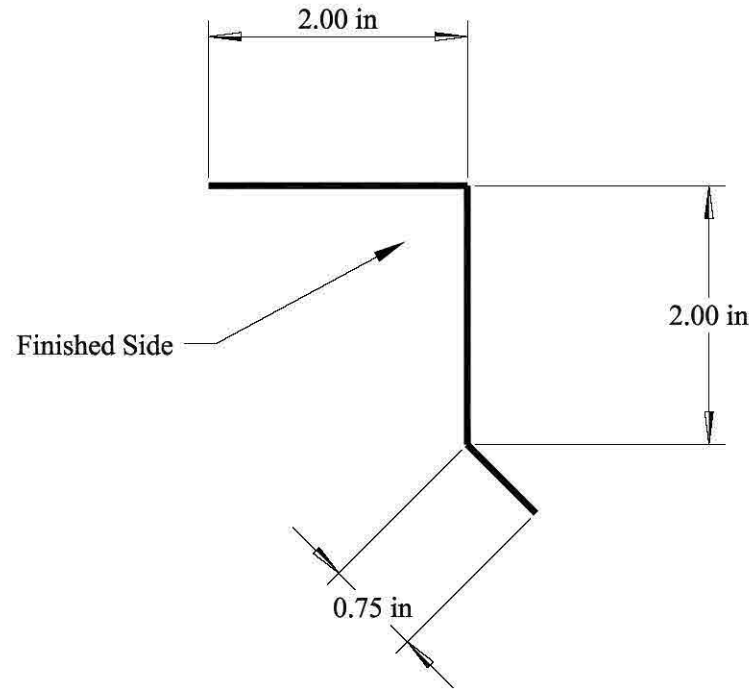

*Flat Stock Size = 4.75"

ECHOLS

Metal Roofing Supply LLC

Item Description

SnapLock Rake Cleat 1"

Date

1-17-2012

Drawn By