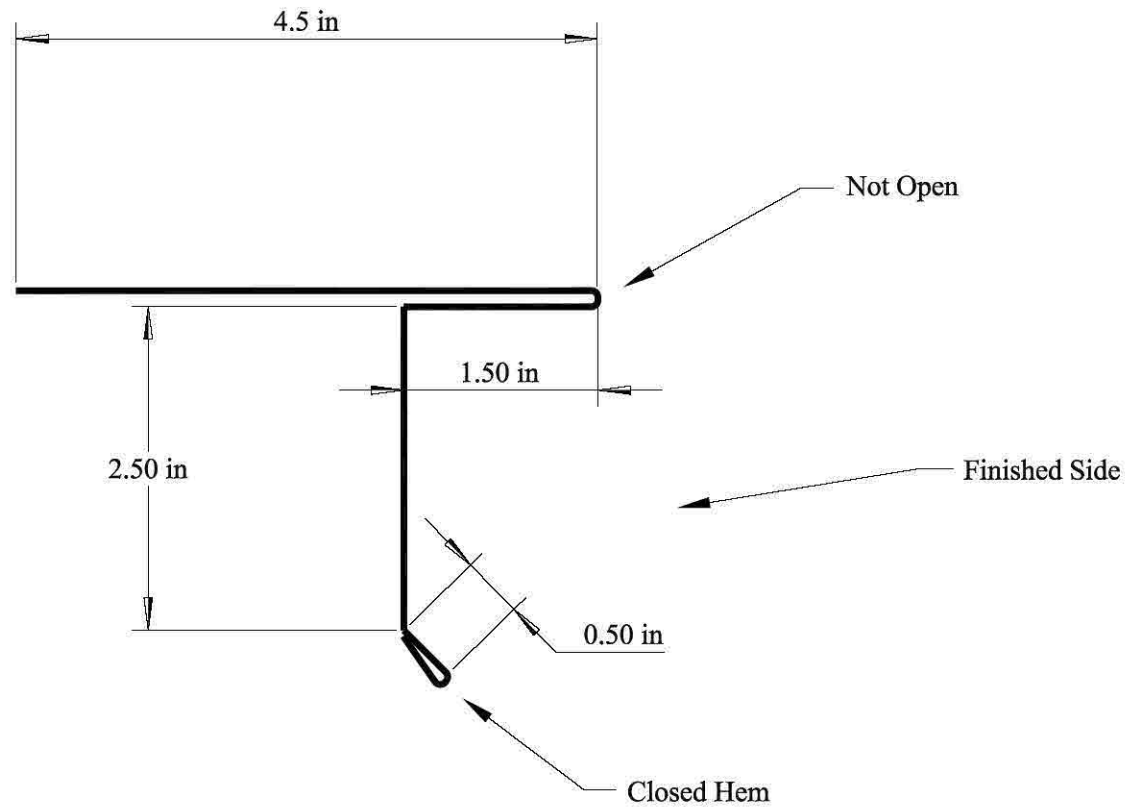

1" Snap Lock

Trim Detail Drawings

*Flat Stock Sizes = 9.5 in

ECHOLS

Metal Roofing Supply LLC

Item Description

SnapLock T-Drip

Date

1-17-2012

Drawn By

M.Ashley

* NOT TO SCALE *

*Flat Stock Size = 4.75"

Echols Metal

Metal Roofing Supply LLC

Item Description

Drip Cleat

Date

1-17-2012

Drawn By

M.Ashley

* NOT TO SCALE *

* Flat Stock = 27"

ECHOLS